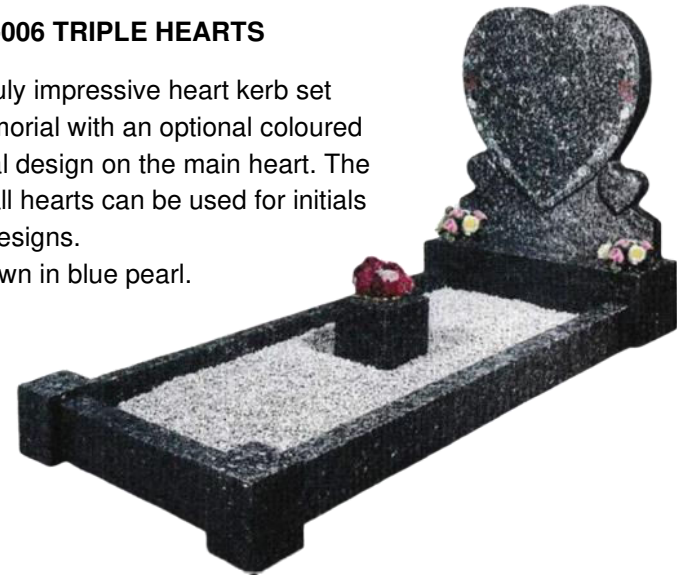

HM-006 TRIPLE HEARTS

A truly impressive heart kerb set memorial with an optional coloured floral design on the main heart. The small hearts can be used for initials or designs. Shown in blue pearl.