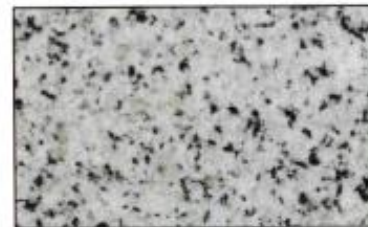

Any memorial in this brochure or any design of your choice can be made in any of these colours

Karin Grey