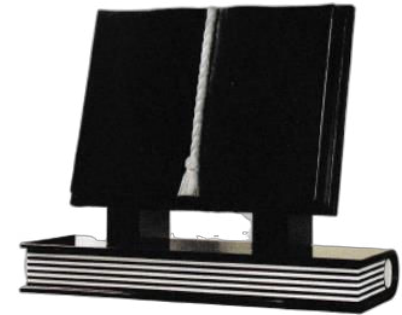

### HM-616 THE MARANA

The beautiful Closed Book style base is the standout feature of this standard Book memorial.

Shown in Premium Khammam  
Ebony Black