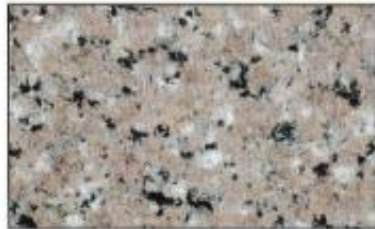

Any memorial in this brochure or any design of your choice can be made in any of these colours

Rose Pink